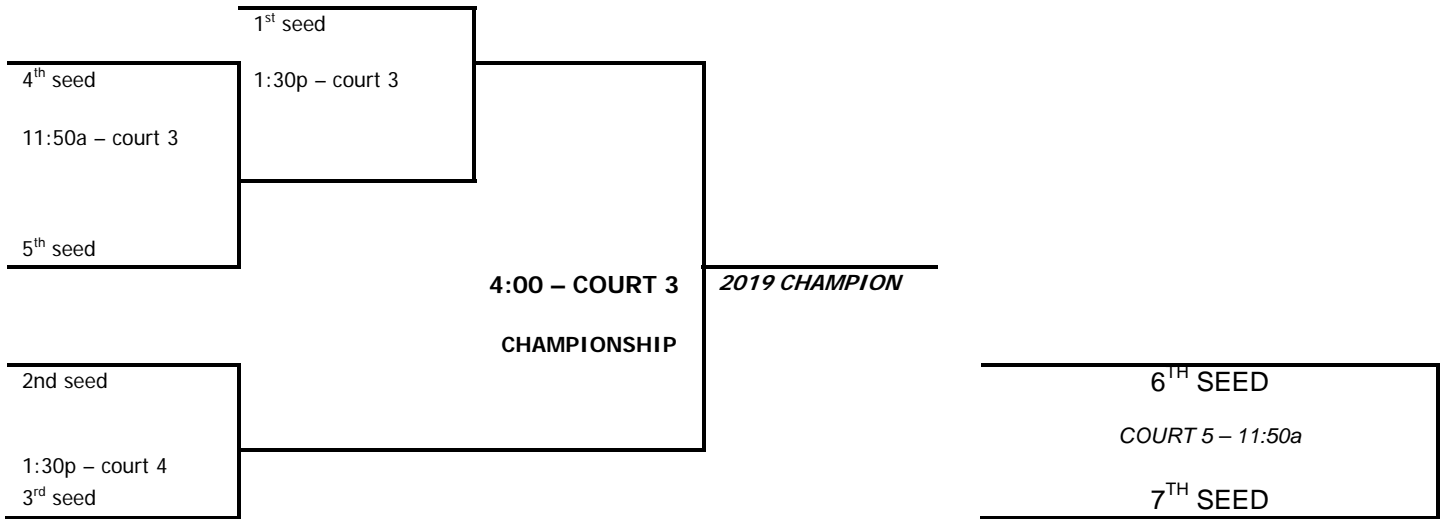

CHAMPIONSHIP ROUND

TEAM SCOREKEEPING SCHEDULE

TIME	COURT 1	COURT 2	COURT 3 - CENTER	COURT 4	COURT 5
8:30am	ROCKITS 18	ROCKITS 18	ROCKITS - DENNY	SUNS 13	SUNS 13
9:20am	ASPHALT NINJAS	SUNS FRIENDSHIP	CRUISERS 15	winner of previous game B15: lunar or titans red	winner of previous game B15: suns or two bridges
10:10am	ALCOBALLICS	CRUISERS 18	LUNAR 18	LUNAR 13	HUSAY JC
11:00am	TWO BRIDGES 18	LUNAR FRIENDSHIP	TITANS GOLD	TITANS 13	SUNS 15
11:50am	NY FALCONS A	SUNS 18	TITANS 18	SUNS 13	ROCKITS 13
12:40pm	ROCKITS 18	ROCKITS 18	TITANS 15	ROCKITS 15	TWO BRIDGES 15
1:30pm	NYC HUSTLERS	NY FALCONS	ALCOBALLICS	SUNS 18	FALCONS BLACK/RED
2:20pm	NY SPARTANS	PHILLY KO	ROCKITS ALUMNI	SUNS 18	SUNS WOMEN
3:10pm	LADY ROCKITS	LUNAR WOMEN	SUNS WOMEN	TWO BRIDGES 18	CRUISERS 18
4:00pm	TWO BRIGES WOMEN	NYC SABRES	SUNS WOMEN	JR ROCKITS RED	JR ROCKITS BLACK
4:50pm	CBC - MD	SHOWCASE NYC	18U Finalist	LUNAR MEN	18U Finalist
5:40pm	LADY ROCKITS	SABRES REMIX	ROCKITS - DENNY	SUNS WOMEN	SUNS WOMEN
6:30pm	LADY ROCKITS	ROCKITS ALUMNI	JR ROCKITS RED	LUNAR WOMEN	JR ROCKITS BLACK
7:20pm	ROCKITS ALUMNI	ROCKITS ALUMNI	SUNS 11	SUNS 11	
8:10pm	SUNS	ROCKITS ALUMNI	ROCKITS ALUMNI