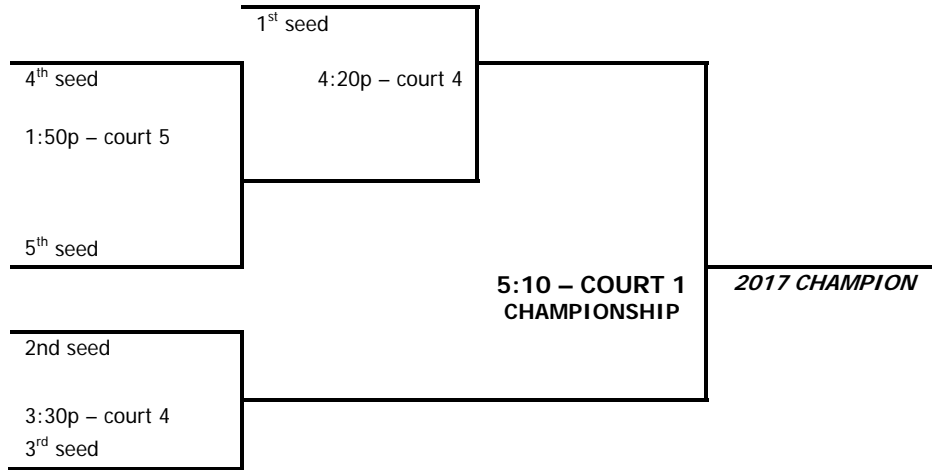

CHAMPIONSHIP ROUND

TEAM SCOREKEEPING SCHEDULE

TIME	COURT 1	COURT 2	COURT 3	COURT 4	COURT 5
8:00am	SUNS 15	SUNS 15	LADY ROCKITS	LADY SUNS	LADY SUNS
8:50am	AAYC	TITANS 15 RED	HUSAY	HUSAY 11	JR ROCKITS 11
9:40am	CRUISERS 15	BSANY	FLIGHTZ 15	LADY ROCKITS	LUNAR NYC WOMEN
10:30am	YL ROCKITS 18	TITANS 18	SUNS 18	LUNAR NYC 11	TITANS 11
11:20am	KNIGHTS 15	HUSAY 15	ROCKITS 15	JR ROCKITS 11	NYC SABRES
12:10pm	CRUISERS 18	TITANS MEN	SUNS – WAYNE	YOUNG GUNNERZ	LUNARY NYC MEN
1:00pm	ROCKITS 15	KSANY	TITANS 15 GOLD	NY FALCONS	LADY ROCKITS
1:50pm	ROCKITS 18	PHILA KO	CBC – MD	TORONTO HUSKIES	B18: 1st seed
2:40pm	SUNS U.	KNIGHTS MEN	NJ KNIGHTS	WOMENS 1ST SEED	ROCKITS ALUMNI
3:30pm	HUSAY 13	TITANS 13 GOLD	TORONTO DRAGONS	WOMENS 4/5 WINNER	B15: 5TH SEED
4:20pm	SUNS - WAYNE	SUNS U.	TEAM DC	WOMENS 2/3 WINNER	B15: 2 + 3 SEED
5:10pm	ROCKITS 18	TITANS 13 RED	MEN'S 1ST SEED	SUNS 18	FRIENDSHIP 6 + 7 SEED
6:00pm	ROCKITS ALUMNI	ROCKITS ALUMNI	MEN'S 4/5 WINNER	SUNS MEN	SUNS MEN
6:50pm	B13: 3RD SEED	B13: 2ND SEED	JR ROCKITS 13	B13: 1ST SEED	B13: 1ST SEED
7:40pm			ROCKITS		
8:30pm		ROCKITS ALUMNI